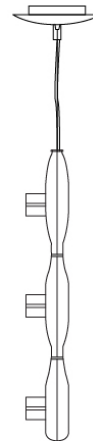

SPACE SUSPENSION

D91122

GENERAL

Series: Space
Brand: Milan
Division: Design
Mounting Type: Suspension
Mounting Location: Ceiling
Subcategory: Pendant

PHYSICAL

Shape: Abstract
Width (mm): 108
Width (in): 4 ¼
Height (mm): 730
Height (in): 28
Weight (kg): 1.4
Weight (lbs): 3
Fixture Finish: Metallic Gray
Fixture Material: Aluminum

ELECTRICAL

Number of Lamps: 3
Lamp Type: LED Retrofit
Lamp Shape: T4
Bulb Included: Bulb Not Included
Total Output Wattage (W): 9
Max. Wattage Per Lamp (W): 3
Lamp Base: G9
Input Voltage (V): 120

LED

OPTICAL

RATINGS AND CERTIFICATIONS

Certified By: CSA Certified to UL and CSA Standards
IP rating: IP20

PROJECT

TYPE

NOTES

QUANTITY

DATE

108mm 4 ¼"

730mm 28 ¾"