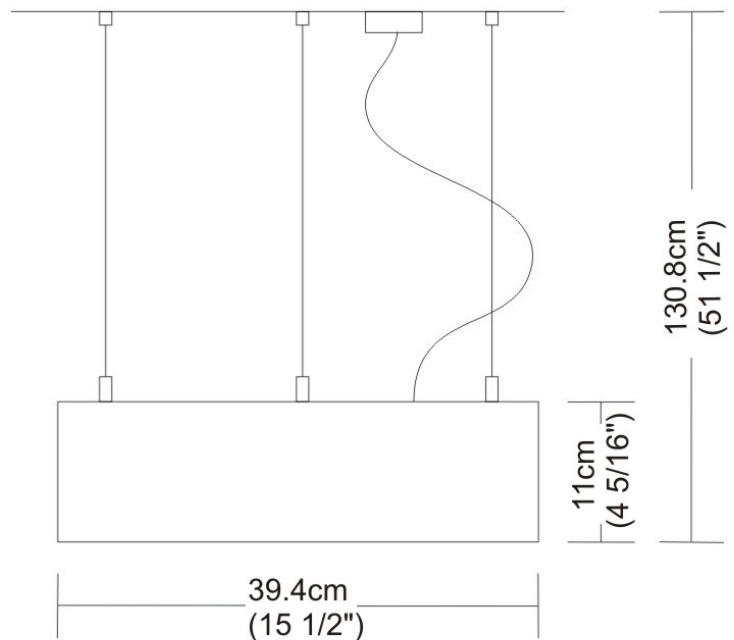

SPACE SUSPENSION

D11003

GENERAL

Series: Space
Division: Design
Mounting Type: Suspension
Mounting Location: Ceiling
Subcategory: Pendant

PHYSICAL

Shape: Square
Length (mm): 600
Length (in): 23 ½
Width (mm): 600
Width (in): 23 ½
Height (mm): 1600
Height (in): 63
Light Distribution: Direct
Weight (kg): 10.6
Weight (lbs): 23.5
Diffuser: Satin Glass
Fixture Finish: ALU
Fixture Material: Aluminum

ELECTRICAL

Number of Lamps: 1 + 1
Lamp Type: LED Retrofit / Halogen
Bulb Included: Bulb Not Included
Total Output Wattage (W): 26 / 185
Max. Wattage Per Lamp (W): 6 / 35 + 20 / 150
Lamp Base: G9
Input Voltage (V): 120

LED

OPTICAL

RATINGS AND CERTIFICATIONS

Certified By: CSA Certified to UL and CSA Standards
IP rating: IP20